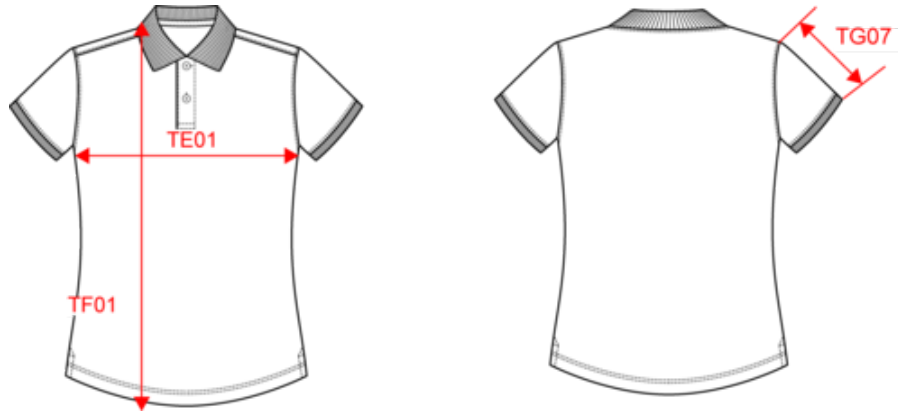

Kurzarm-Polohemd für Damen

Maße

Measurements in cm	XS	S	M	L	XL	XXL	3XL
H05 (M) - Total height	60.00	62.00	64.00	66.00	68.00	70.00	72.00
H15l (M) - Sleeve length with rib	15.00	15.75	16.50	17.25	18.00	18.75	19.50
W05 (M) - 1/2 chest width at 1.5cm below armhole	43.00	46.00	49.00	52.00	55.00	58.00	61.00
TE01 - 1/2 chest width at 1.5cm below armhole	43.00	46.00	49.00	52.00	55.00	58.00	61.00
TE05 - 1/2 bottom width (straight measured)	43.00	46.00	49.00	52.00	55.00	58.00	61.00
TG07 - Short sleeve length	15.00	15.75	16.50	17.25	18.00	18.75	19.50